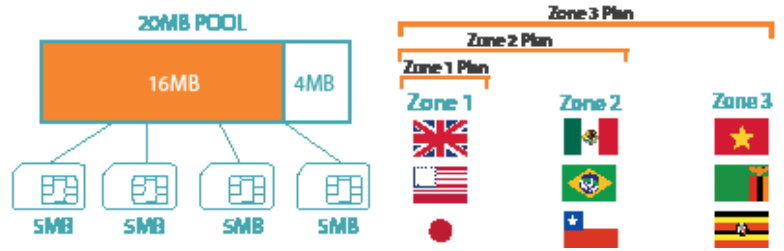

M2M One Global SIM Pricing

How does it work?

With group data plans every SIM on the same plan contributes its data to create an effective "pool" of data across your fleet - for example 4 x 5MB SIM cards gives you a pool of 20MB.

Each additional zone allows inter-zone pooling of data - for example a Zone 3 plan allows usage in zone 1, 2 & 3 whereas a Zone 1 plan only allows for usage in Zone 1 and all other zones are billed as excess data.

M2M One Global SIM Plans	Price per SIM per Month (Volume Discount is based on Active Services) All pricing is in Australian Dollars (\$AUD) and EX-GST						
	Pooled Data Contribution per SIM per Month	1 - 99 Services	100 - 249 Services	250 - 499 Services	500 - 999 Services	1000+ Services	Excess Usage Per MB
International Roaming Zone 1							
500KB	\$1.05	\$1.00	\$0.95	\$0.89	<i>M2M One will provide a custom quote for volumes over 1000 Active Services</i>	\$1.47	
1MB	\$1.30	\$1.24	\$1.17	\$1.11		\$1.47	
2MB	\$2.15	\$2.04	\$1.94	\$1.83		\$1.47	
3MB	\$3.60	\$3.42	\$3.24	\$3.06		\$1.47	
5MB	\$5.15	\$4.89	\$4.64	\$4.38		\$1.47	
10MB	\$7.20	\$6.84	\$6.48	\$6.12		\$1.47	
20MB	\$11.85	\$11.26	\$10.67	\$10.07		\$1.47	
30MB	\$12.45	\$11.83	\$11.21	\$10.58		\$1.47	
50MB	\$15.48	\$14.55	\$13.62	\$12.69		\$1.47	
60MB	\$18.56	\$17.45	\$16.33	\$15.22		\$1.47	
100MB	\$27.52	\$25.87	\$24.22	\$22.57		\$1.47	
125MB	\$30.10	\$28.90	\$27.69	\$26.49		\$1.47	
International Roaming Zone 2							
1MB	\$2.28	\$2.17	\$2.05	\$1.94	<i>M2M One will provide a custom quote for volumes over 1000 Active Services</i>	\$1.77	
2MB	\$3.72	\$3.53	\$3.35	\$3.16		\$1.77	
3MB	\$5.36	\$5.09	\$4.82	\$4.56		\$1.77	
5MB	\$8.24	\$7.83	\$7.42	\$7.00		\$1.77	
10MB	\$15.48	\$14.71	\$13.93	\$13.16		\$1.77	
20MB	\$28.88	\$27.44	\$25.99	\$24.55		\$1.77	
30MB	\$41.28	\$39.22	\$37.15	\$35.09		\$1.77	
<i>For additional data allowances and roaming zones contact M2M One for a custom quote</i>							